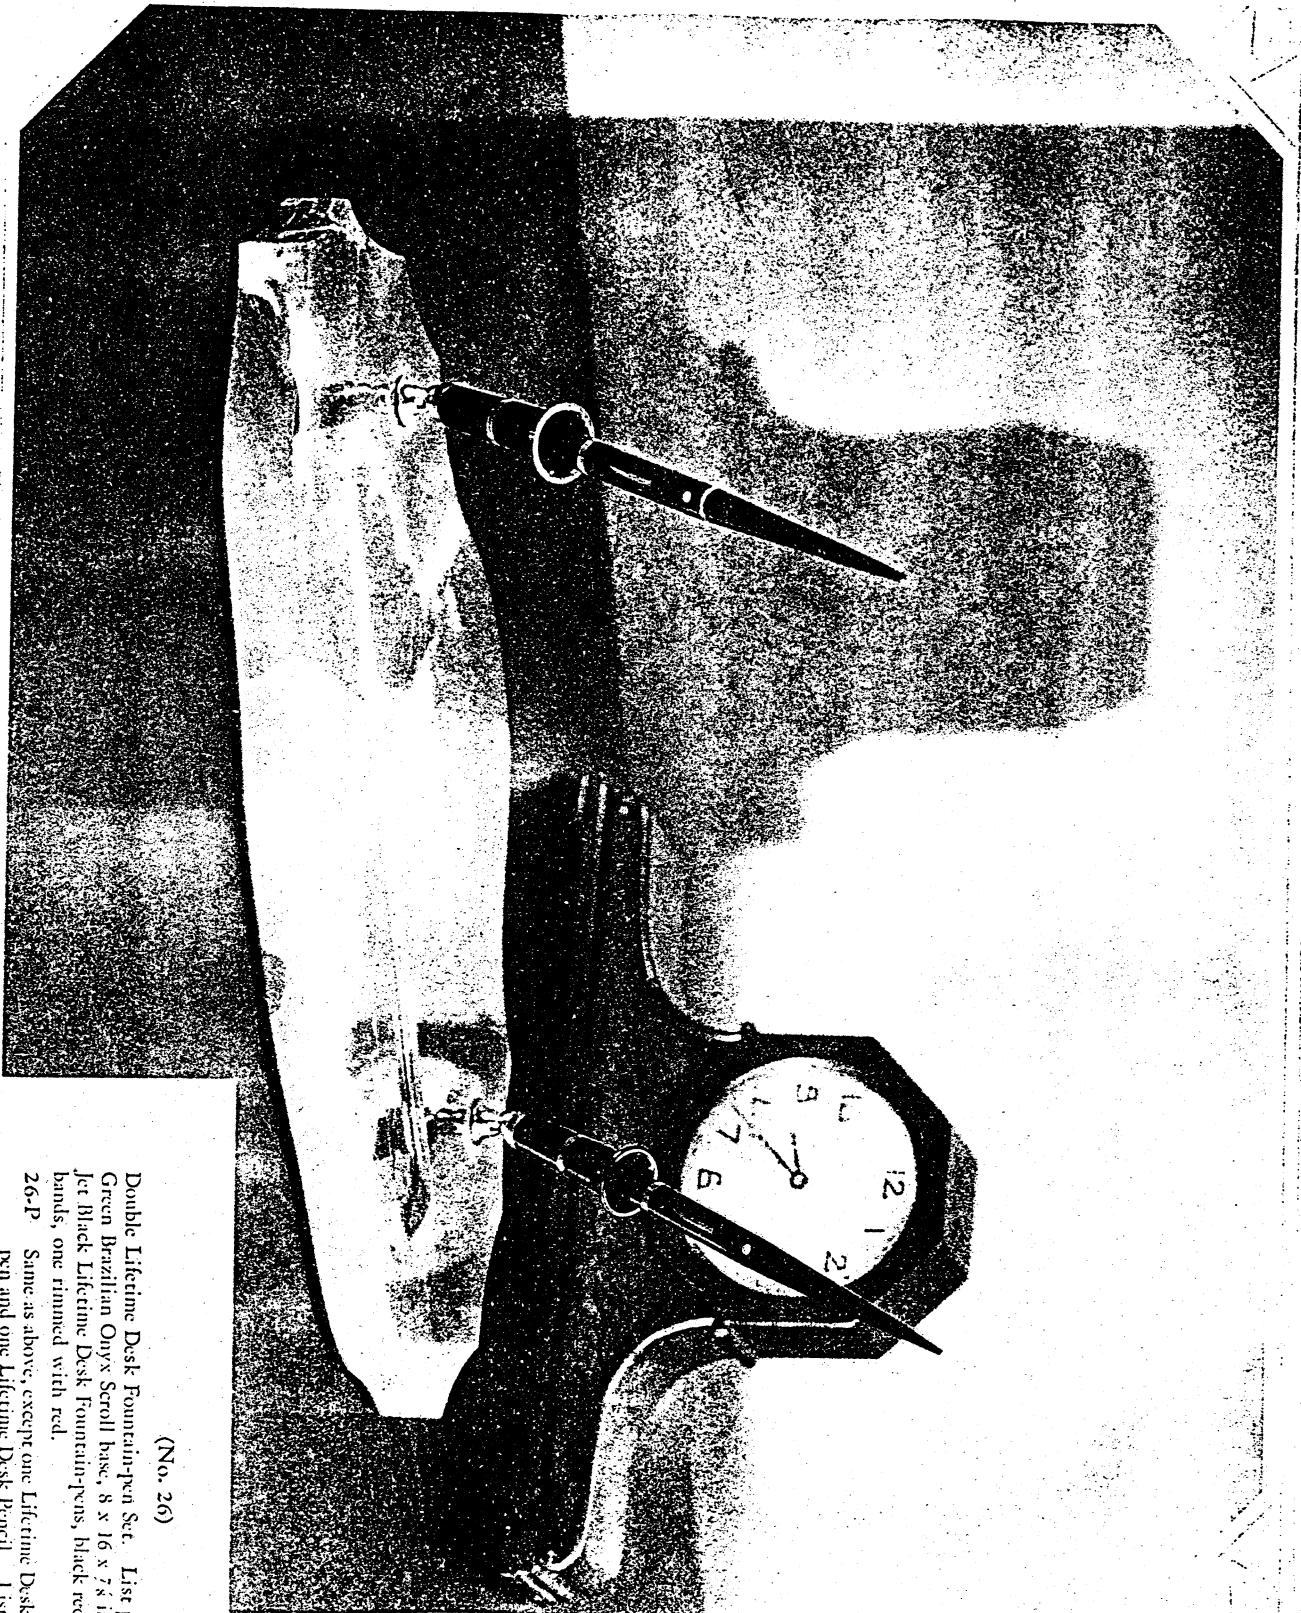

(No. 26)

1. Double Lifetime Desk Fountain-pen Set. List price..... $75.00
   Green Brazilian Onyx Scroll base, 8 x 16 x 7 1/2 in., grommel. Two
   Jet Black Lifetime Desk Fountain-pens, black receptacles with gold
   bands, one rimmed with red.
- 26-P Same as above, except one Lifetime Desk Fountain-
  pen and one Lifetime Desk Pencil. List price..... $70.00
3. 126 Same as above, except pens are No. 5-30..... $70.00
- 126-P Same as above, except one No. 5-30 pen and one
  Desk Pencil..... $69.00